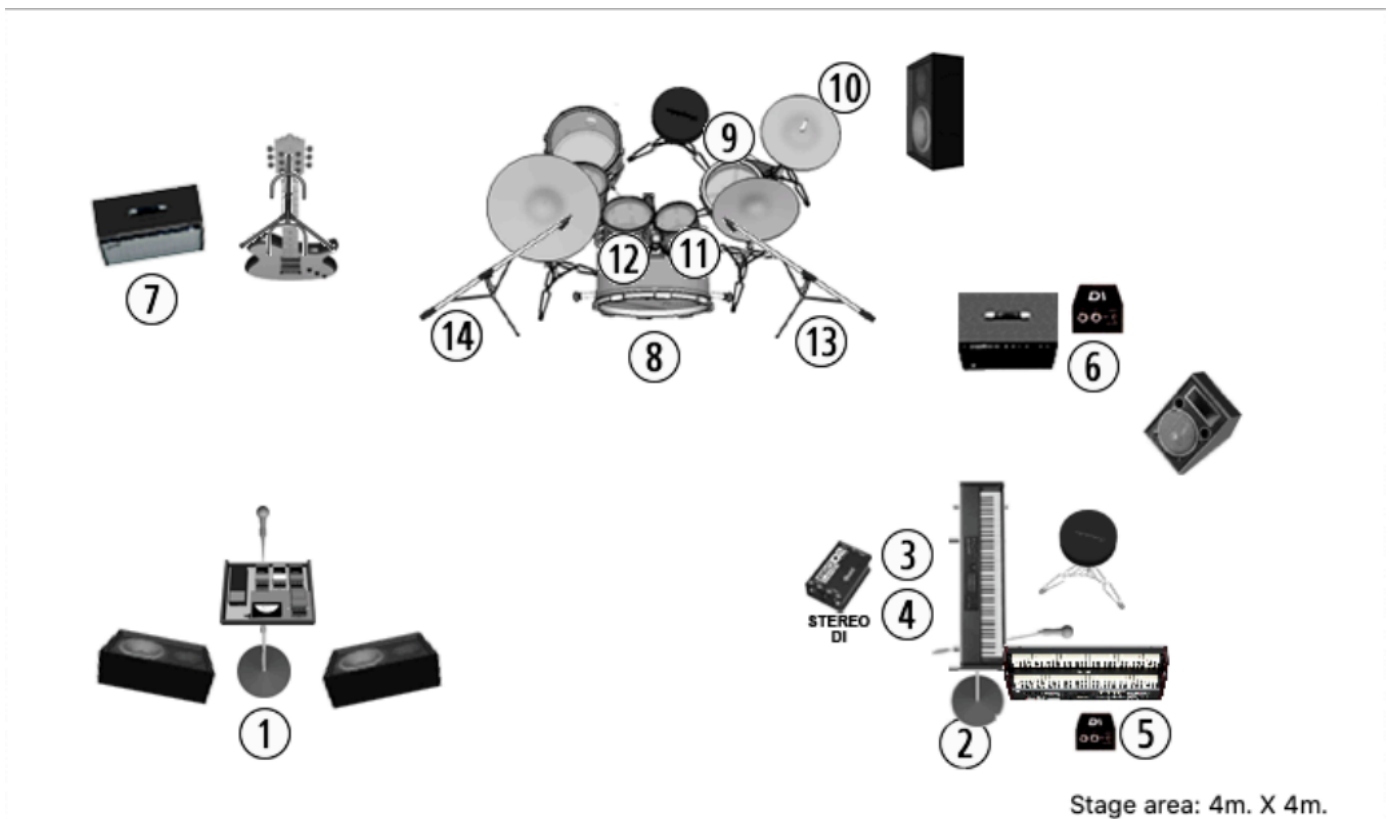

Bruce Katz Band Stage Plot

With Hammond SK-2 Digi Organ

Stage size min. 4.00 x 4.00 meters. Please provide an experienced sound tech.

Bruce Katz - Piano/Organ/Vocals
 Liviu Pop- Drums
 Aaron Lieberman - Guitar/Vocals

Keys: 1 x Hammond B3 + Leslie, or digital double manual Hammond SK-2, Nord C-1 or C-2, Korg BX-3 + all cables/stand/adjustable stool

1 x Roland FP-7, RD-700GX or Yamaha P-300: 88 weighted keys + all cables/stand/adjustable stool

Guitar: 1 x Tube guitar amp - Fender Hot Rod Deluxe, Fender Super Reverb/DeLuxe/Blues DeVille, i.e. 1x12"/4x10"

Drums: 1. Drum set Gretsch/Yamaha/Tama/Pearl: 22" Bass drum, 14" Snare, 10" Rack Tom and 14" or 16 Floor Tom
 2. Cymbal set: 14" Hi-Hat, 2 Crashes: one 16"/17" and another 18" and one 20" Ride.
 3. All necessary hardware" including a drum throne (with adjustable height) and the bass drum pedal.

*Drums should be placed on a carpet to prevent sliding.

1. Voc/Gtr	86/B58	11. Tom Left	535/B56
2. Voc/Keys	86/B58	12. Tom Right	535/B56
3. Digi Piano L	DI	13. Overhead L	414
4. Digi Piano R	DI	14. Overhead R	414
5. Digi Organ	DI		
6. Organ Bass	DI		
7. Gtr Amp	906/B57		
8. Kick	91/B52		
9. Snare	535/B57		
10. Hi-Hat	451		